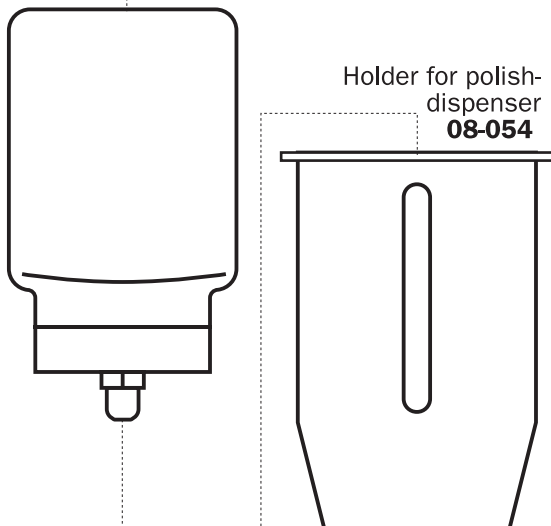

Model Quadro plus Spare-part-drawings

(Art.-Nr.: 59-620) (State 08/04)

Polish-dispenser **17-004**

Wiring diagram