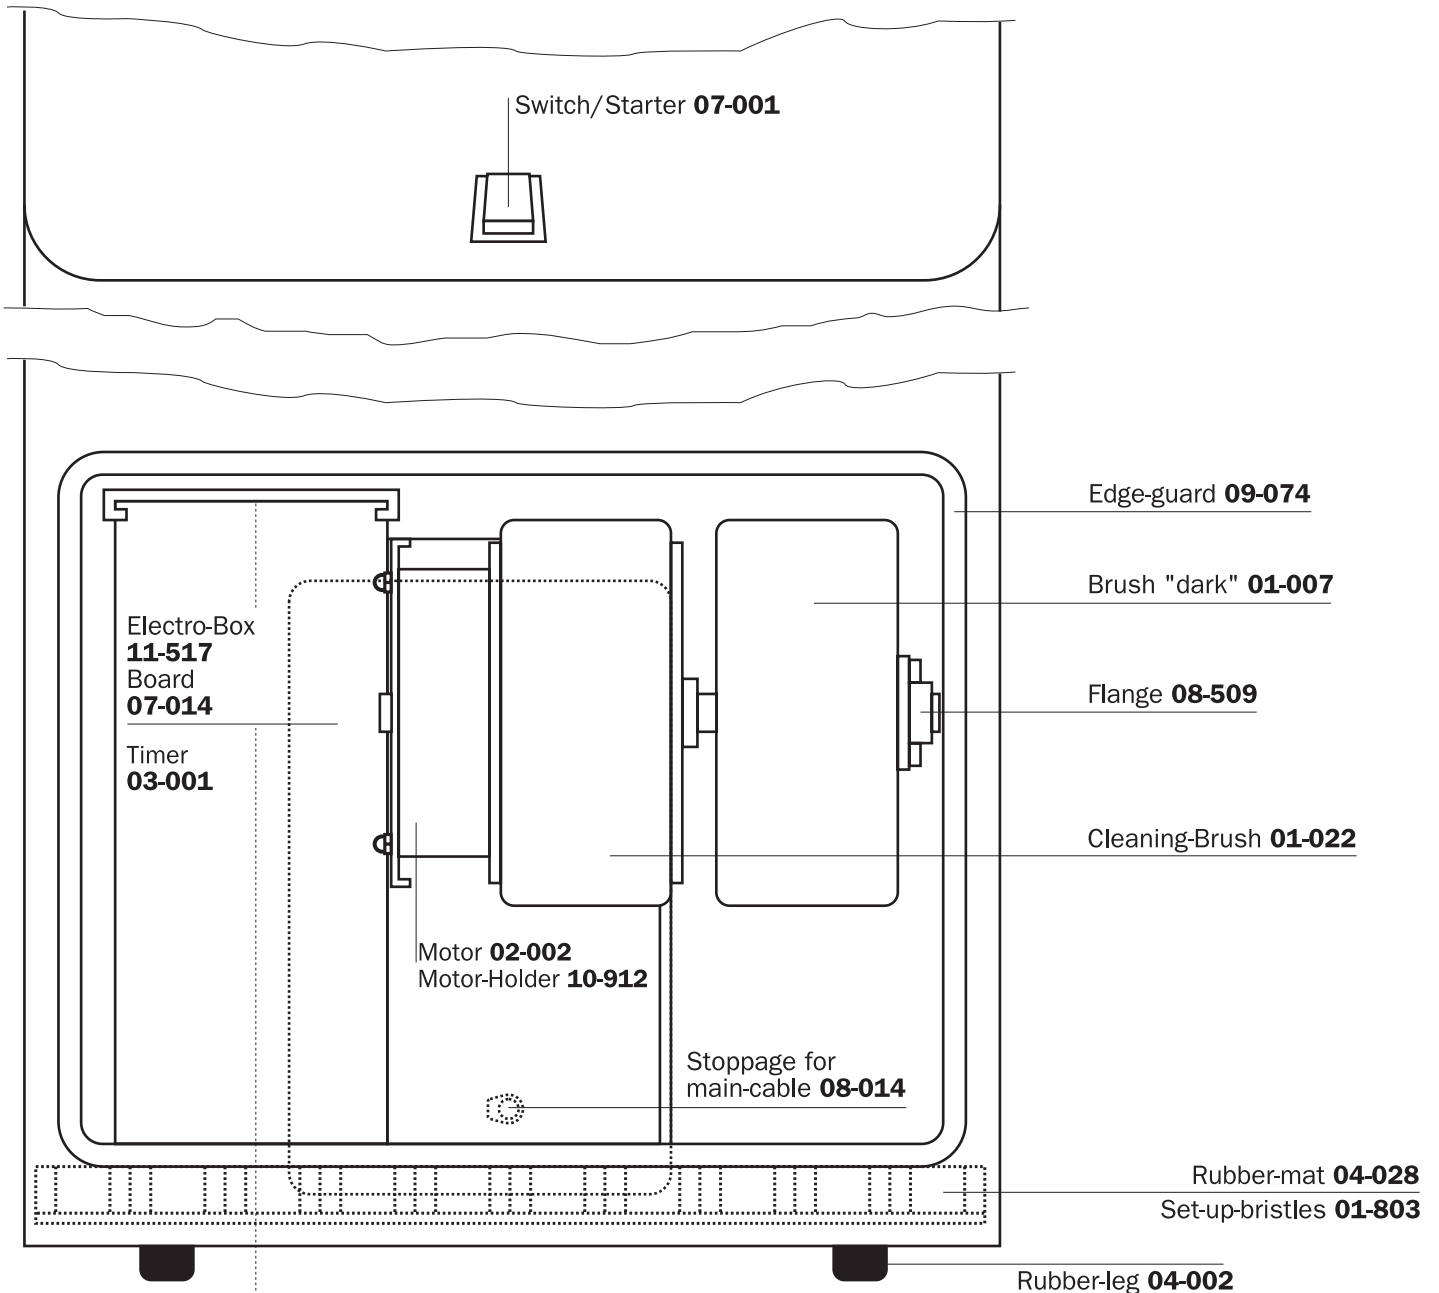

Model Quadro plus Spare-part-drawings

(Art.-Nr.: 59-620) (State 08/04)

Polish-dispenser **17-004**

Wiring diagram