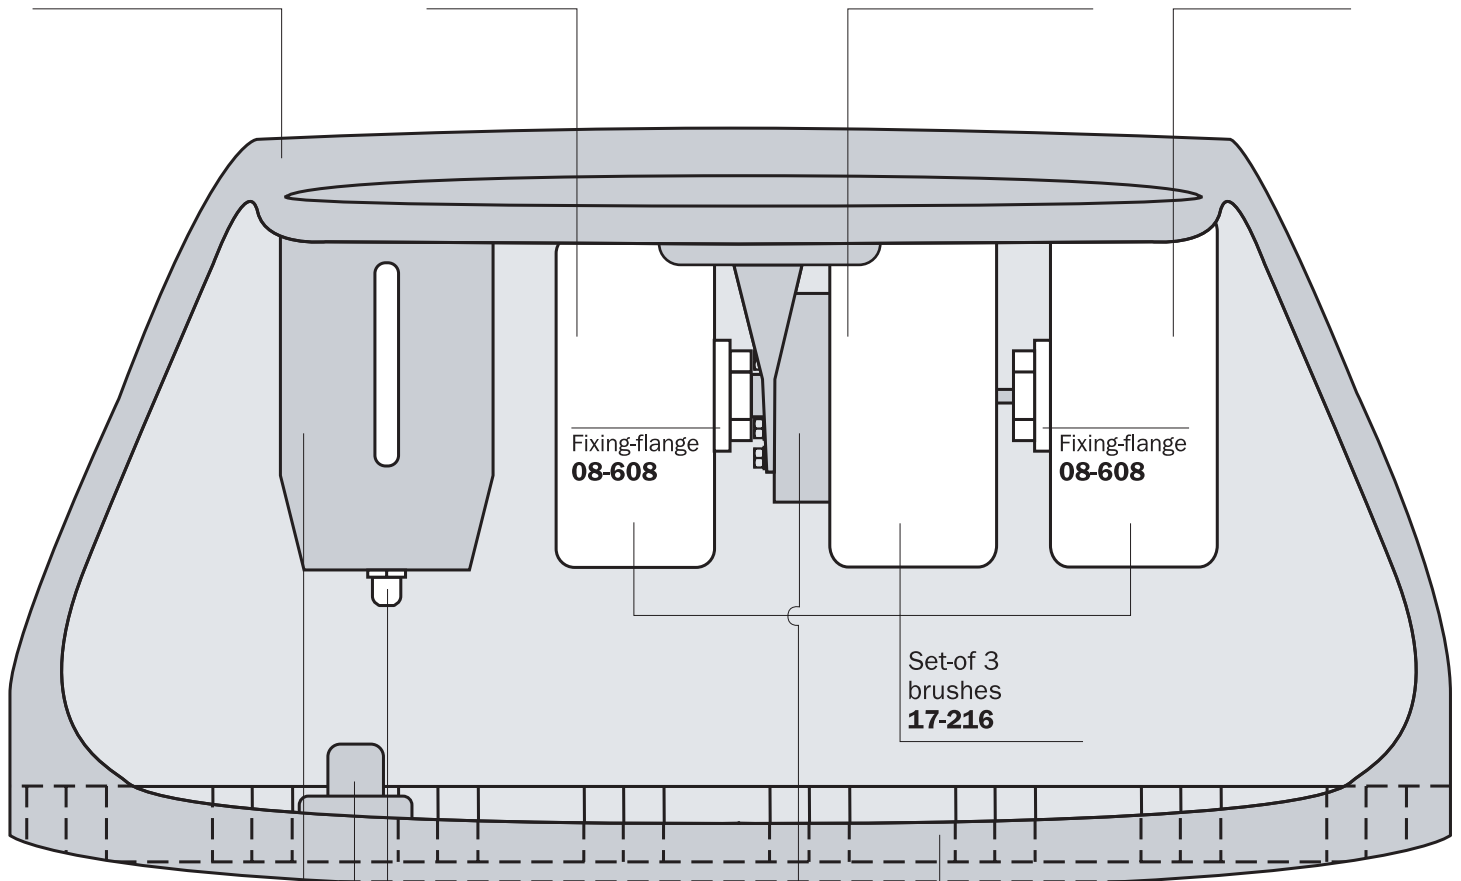

Casing for COSMO  
cast aluminium  
**10-910**

Casing for COSMO -  
chrome  
**16-006**

Polishing-  
brush light  
**01-032**

Cleaning-brush  
horse-hair  
**01-014**

Polishing-  
brush dark  
**01-033**

Holder for creme-  
dispenser black  
**08-054**